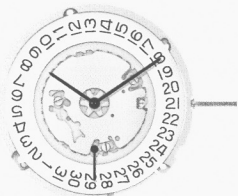

**RONDA mastertech & startech**

*4000–7000 Series 2008*

**DATE**

11 1/2'''

**3 Hands  
Cal. 6003.D  
2.50 mm**

Swiss Made – 4 Jewels / Gilt / EOL

**3h  
Date**

**Small Second  
Cal. 6004.D  
2.50 mm**

Swiss Made – 5 Jewels / Gilt / EOL

**3h  
Date**

**6h  
Small  
Second**

- 11 1/2''' size, 25.60 mm
- BIG DATE movements with direct change from 31 to 01
- Very solid, repairable metal movements with 1–5 jewels, battery life 40 months