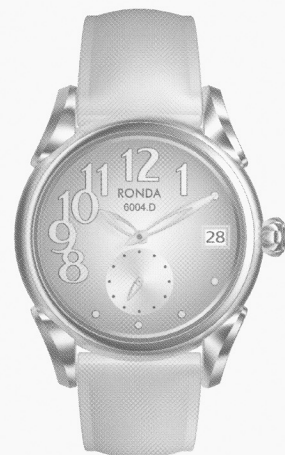

**RONDA mastertech & startech**

*4000–7000 Series 2008*

**DATE**

11 1/2'''

**3 Hands  
Cal. 6003.D  
2.50 mm**

Swiss Made – 4 Jewels / Gilt / EOL

**3h  
Date**

**Small Second  
Cal. 6004.D  
2.50 mm**

Swiss Made – 5 Jewels / Gilt / EOL

**3h  
Date**

**6h  
Small  
Second**

- 11 1/2''' size, 25.60 mm
- BIG DATE movements with direct change from 31 to 01
- Very solid, repairable metal movements with 1–5 jewels, battery life 40 months